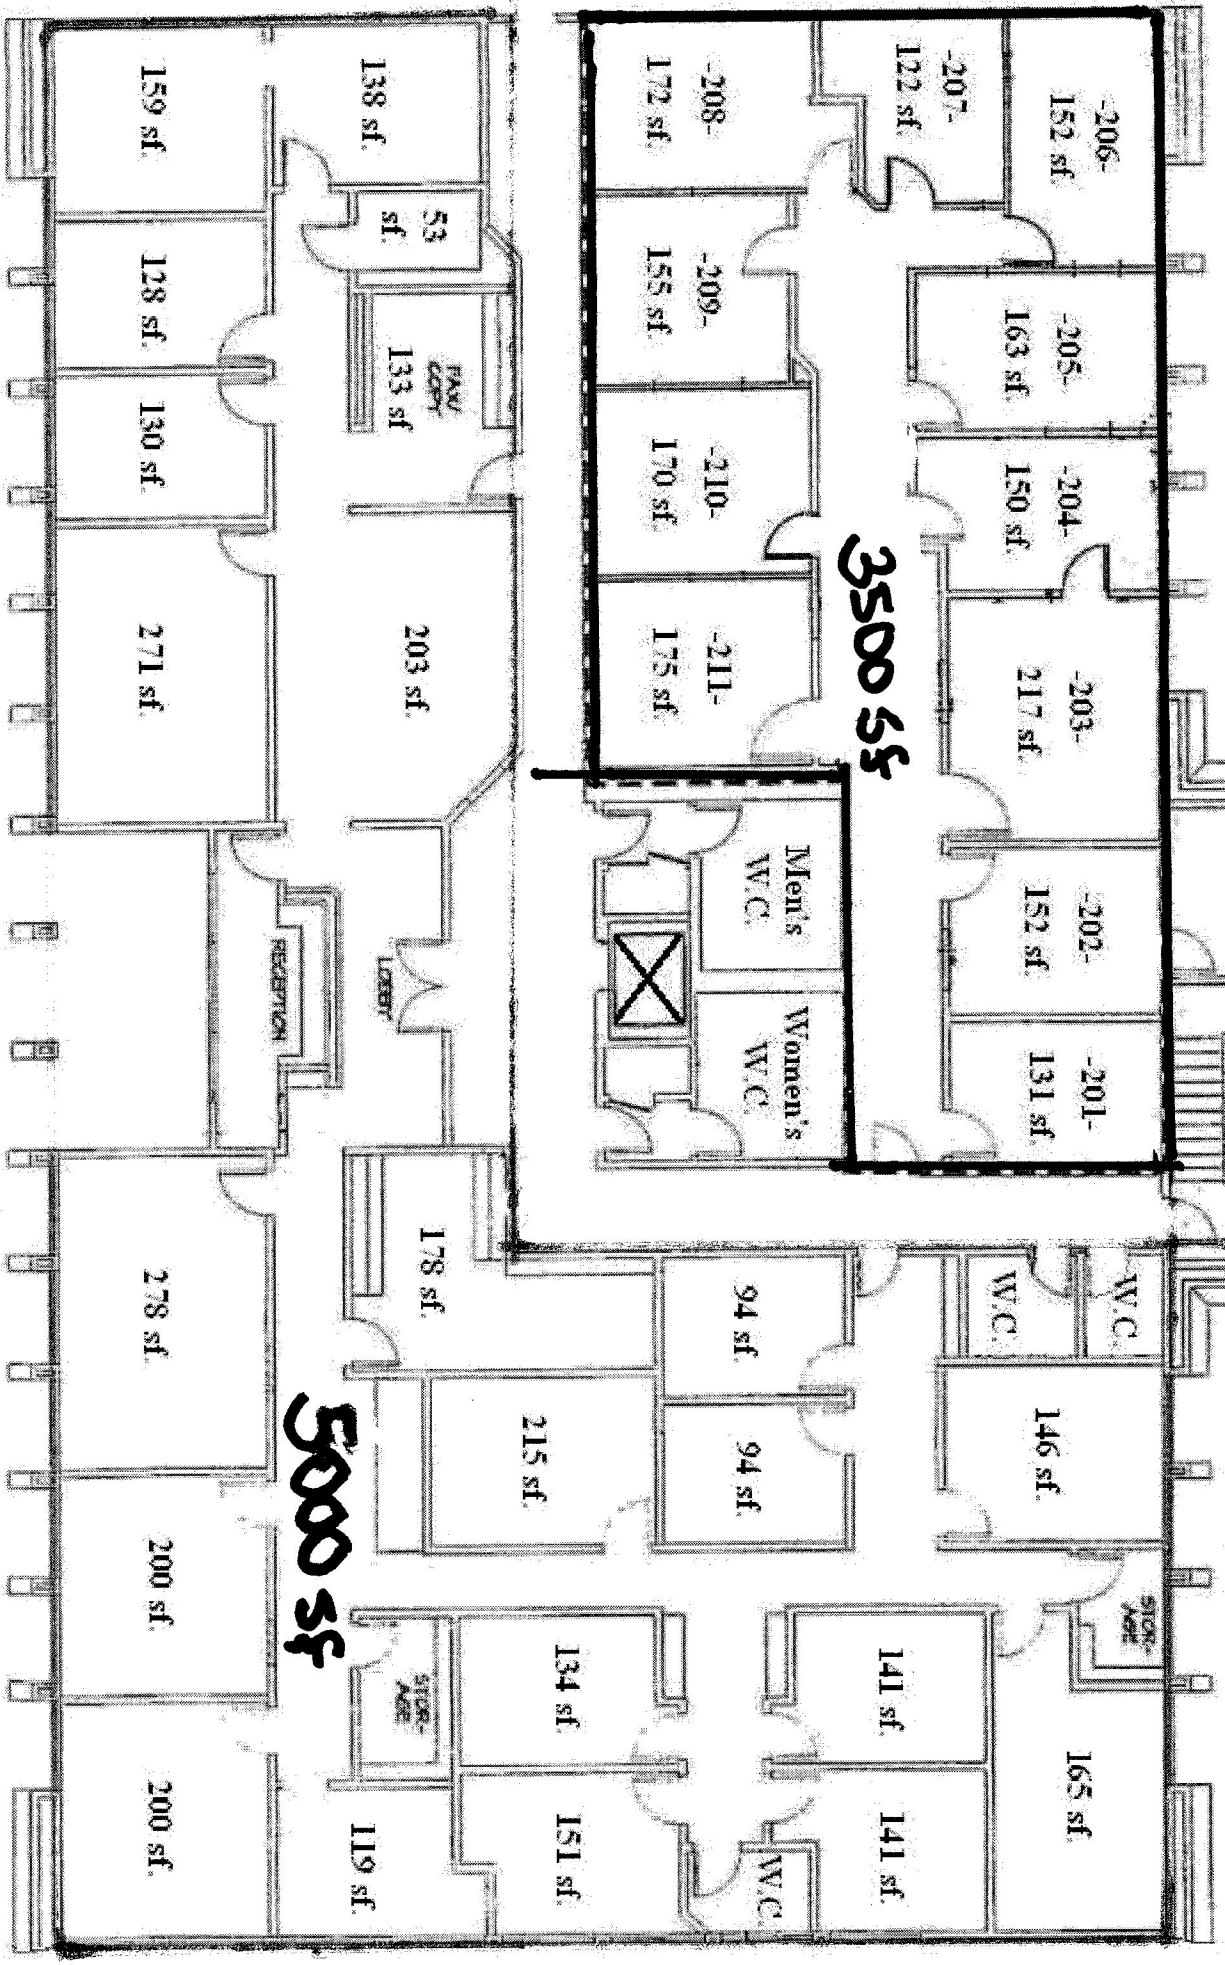

# Floor Plan - Second Floor

Sahara Business Center  
 1810 E. Sahara Avenue  
 Las Vegas, NV 89104  
 (702) 727-3886

**3500 sf**

**5000 sf**